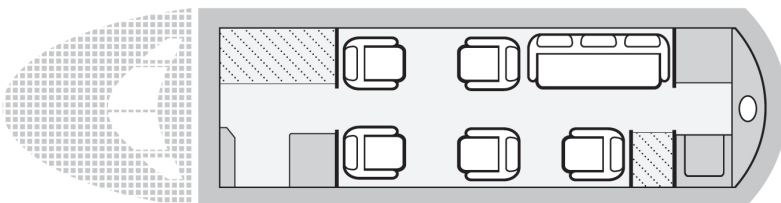

AIRCRAFT AMENITIES

- Mini galley
- Enclosed lavatory
- Flight Phone
- Microwave
- Leather seats
- Power outlets
- DVD/CD

www.priesterav.com | +1 888 323 7887