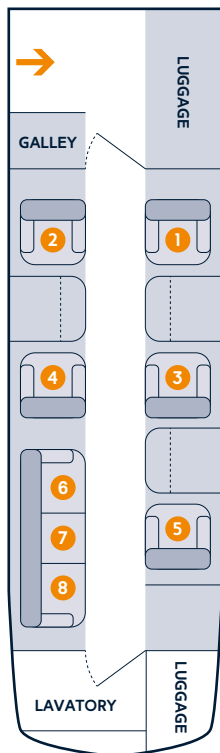

# HAWKER 850XP

MAX RANGE  
**2,572 NM**

MAX SPEED  
**448 KTS**

PASSENGERS  
**8 PEOPLE**

LUGGAGE CAPACITY  
**395 LBS. (179 KG)**

ON BOARD  
**WIFI**

The Hawker 800/850XP is a well-known business jet that is ideal for mid-range destinations and provides you with a luxury flight experience in a spacious cabin that fits up to 8 passengers. With a maximum cruise speed of 448 knots and a range of 2,572 nm you will reach your destination in a comfortable and economical way.

## INTERIOR

### GENERAL CAPACITY

Crew: 2  
Typical seating: 8

### CABIN SPECIFICATIONS

Passenger seats: 8  
Length (excluding cockpit): 21.4 ft (6.52 m)  
Height: 5.9 ft (1.8 m)  
Width: 6 ft (1.83 m)