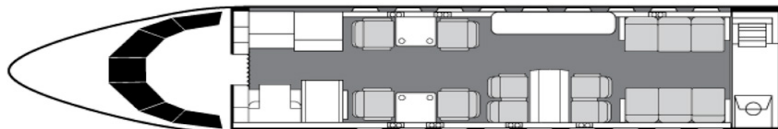

Passenger Seating

14

Range

5,400 SM

Cruise Speed

525 Mph

Cabin Dimensions

H: 6.2' W: 7.7

Baggage Space

127Cubic Feet

- **Eight Executive Seats, 2 Three Seat Divans**
- **Intl. Satellite Wifi, Free Domestic WiFi**
- **Dual 24" Monitors with DVD, Airshow**
- **Flight Phone**
- **MedAir Emergency Medical Kit**

JETSELECT
A V I A T I O N