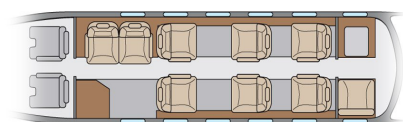

Technical Capabilities

Wifi	Yes
Power Outlets	Yes
Video Monitors	1
DVD Player	No