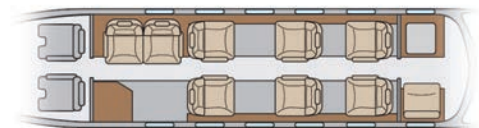

Technical Capabilities

Wifi	Yes
Power Outlets	Yes