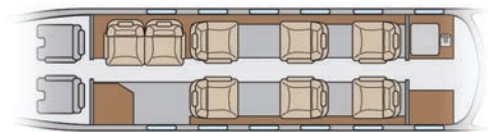

Technical Capabilities

Wifi	Yes
Power Outlets	Yes
Video Monitors	1
DVD Player	Yes