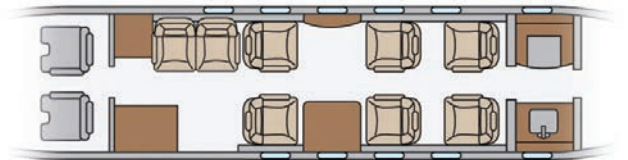

Technical Capabilities

Wifi	Yes
Power Outlets	Yes
Airshow System	Yes