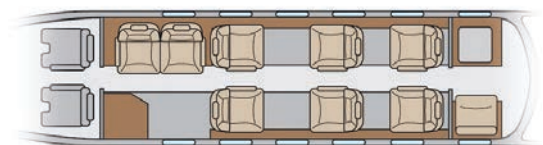

Technical Capabilities

Wifi	Yes
Power Outlets	Yes
Airshow System	Yes