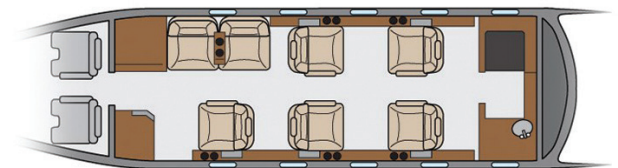

Technical Capabilities

Wifi	Yes
Power Outlets	Yes
Airshow System	Yes
DVD Player	Yes