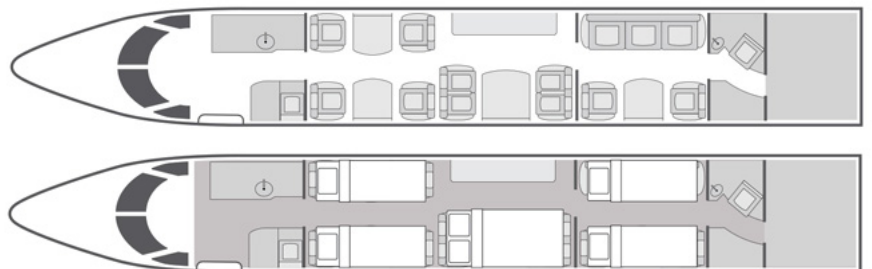

JET EDGE

818.442.0096

sales@flyjetedge.com

Legacy 650

13

Passengers

Onboard Wi-Fi

Floating

Home Base

- + 2014 model aircraft
- + 13-passenger executive seating configuration featuring: forward 4-place club, mid-cabin 4-place conference group, aft stateroom with divan opposite 2-place club
- + Complimentary domestic Wi-Fi
- + Fully enclosed private aft lavatory
- + Gourmet forward galley equipped with oven, microwave, and coffee maker
- + Aircraft is able to sleep up to 6 passengers
- + Equipped with entertainment system with JETMAP HD Worldwide, Blu-ray/DVD player, forward & aft bulkhead 19-inch LCD monitors

Beds	5
Lavatories	2
Wi-Fi	Yes
Range	3,900 NM
Cabin Height	6'0"
Cabin Length	42'6"
Cabin Width	6'9"

Sleeps up to six

flyjetedge.com