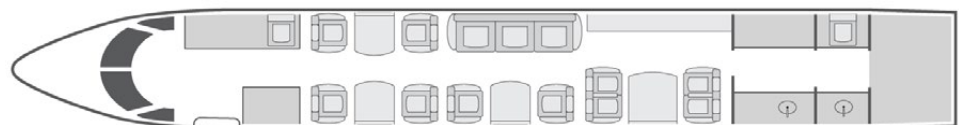

Gulfstream GIV-SP

13

Passengers

Onboard Wi-Fi

New York, USA

Home Base

- + Comfortable 13 passenger executive seating configuration
- + Entertainment system with DVD/CD player and personal controls
- + Airshow with multiple bulkhead monitors
- + Satellite phone system
- + Berths up to 6 passengers
- + Equipped with complimentary domestic Wi-Fi
- + 2 fully enclosed private lavatories
- + Full aft galley with oven and microwave

Beds	5
Lavatories	2
Wi-Fi	Yes
Range	4,200 NM
Cabin Height	6'2"
Cabin Length	45'1"
Cabin Width	7'3"