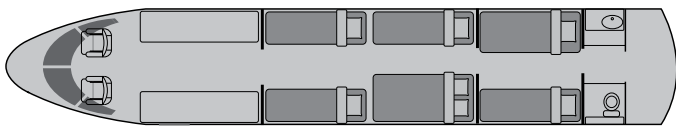

DAY CONFIGURATION

NIGHT CONFIGURATION

Actual performance may be affected by final aircraft configuration (outfitting options, operating items) and by ATC routing and weather conditions

CABIN

	Passengers	15
	Beds (persons)	6(7)
	Cabin attendant	Yes
	Satellite phone	Yes
	CD/DVD	Yes
	Wifi	No
	Length	46.10 ft (14.27 m)
	Width	8.6 ft (2.59 m)
	Height	6.5 ft (1.96 m)
	Baggage capacity	195 cu.ft (5.5 m ³)
	1000 lbs (454 kg)

PERFORMANCE

	Cruise speed	516 kts
	956 km/h
	Max speed (262m/s 15°C)	616 kts
	Max cruise altitude	51,000 ft
	15,545 m
	Max range	7,500 nm
	13,890 km
	Max hours without fuel stop*	13 h

*Including 30 min fuel reserve and 2 pax