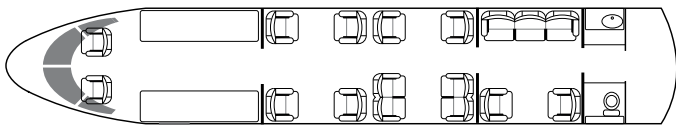

DAY CONFIGURATION

NIGHT CONFIGURATION

Actual performance may be affected by final aircraft configuration (outfitting options, operating items) and by ATC routing and weather conditions

CABIN

	Passengers	15
	Beds (persons)	6(7)
	Cabin attendant	Yes
	Satellite phone	Yes
	CD/DVD	Yes
	Wifi	No
	Length	46.10 ft (14.27 m)
	Width	8.6 ft (2.59 m)
	Height	6.5 ft (1.96 m)
	Baggage capacity	195 cu.ft (5.5 m ³)
	1000 lbs (454 kg)

PERFORMANCE

	Cruise speed	516 kts
	956 km/h
	Max speed (262m/s 15°C)	616 kts
	Max cruise altitude	51,000 ft
	15,545 m
	Max range	7,500 nm
	13,890 km
	Max hours without fuel stop*	13 h

*Including 30 min fuel reserve and 2 pax