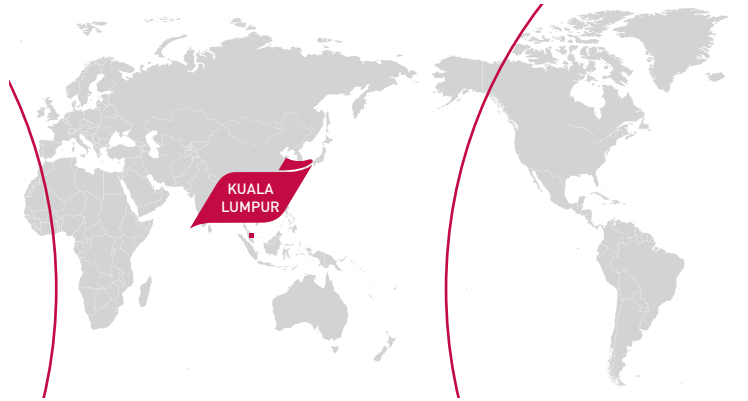

NIGHT CONFIGURATION

Actual performance may be affected by final aircraft configuration (outfitting options, operating items) and by ATC routing and weather conditions

CABIN

	Passengers	15
	Beds (persons)	6(7)
	Cabin attendant	Yes
	Satellite phone	Yes
	CD/DVD	Yes
	Wifi	No
	Length	46.10 ft (14.27 m)
	Width	8.6 ft (2.59 m)
	Height	6.5 ft (1.96 m)
	Baggage capacity	195 cu.ft (5.5 m³)
	.....	1000 lbs (454 kg)

PERFORMANCE

	Cruise speed	516 kts
	.....	956 km/h
	Max speed (262m/s 15°C)	616 kts
	Max cruise altitude	51,000 ft
	.....	15,545 m
	Max range	7,500 nm
	.....	13,890 km
	Max hours without fuel stop*	13 h

*Including 30 min fuel reserve and 2 pax