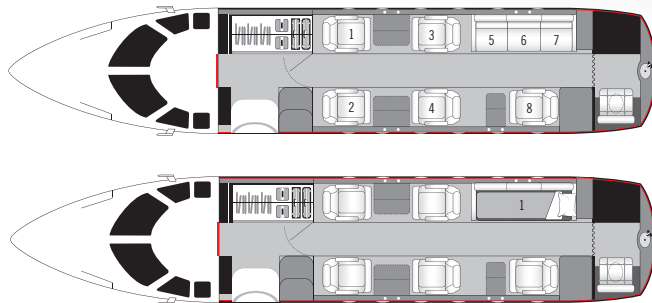

## Specifications

Seating	8
Sleeps	1
Range	2,470 NM
Cabin Length	21' 3"
Cabin Height	5' 8"
Cabin Width	6' 0"