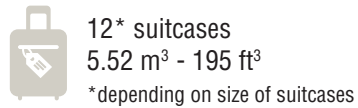

BOMBARDIER GLOBAL EXPRESS XRS LX-ABC

CABIN

| | |
|--------------|-------------------------------|
| Crew | 2 Pilots - 1 Flight Attendant |
| Crew rest | Yes |
| Bed capacity | 4 single - 2 double |
| Lavatory | FWD + AFT |
| Pets allowed | Upon request |

DIMENSIONS

| | | |
|-------------|---------|------------|
| Max. length | 14.74 m | 48 ft 4 in |
| Max. width | 2.49 m | 8 ft 17 in |
| Max. height | 1.91 m | 6 ft 3 in |

EQUIPMENT

| | |
|-------------|-------------------------------|
| CD-DVD | Yes |
| Wifi | Yes - at additional cost |
| Satphone | Yes |
| Iphone/Ipad | No |
| Galley | Oven, Microwave, Coffee maker |