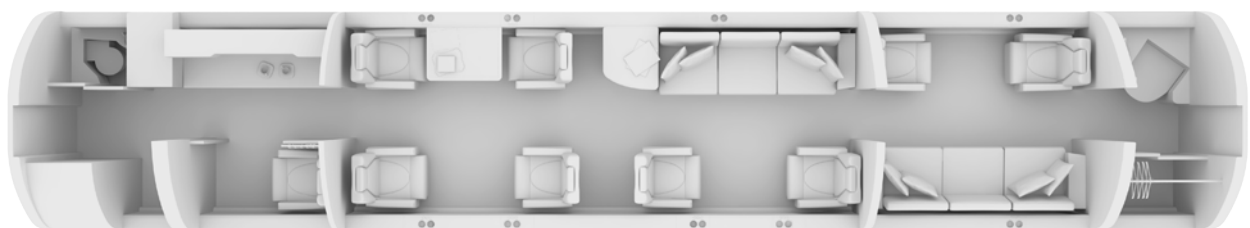

BOMBARDIER GLOBAL EXPRESS XRS LX-ABC

CABIN

| | |
|--------------|-------------------------------|
| Crew | 2 Pilots - 1 Flight Attendant |
| Crew rest | Yes |
| Bed capacity | 4 single - 2 double |
| Lavatory | FWD + AFT |
| Pets allowed | Upon request |

DIMENSIONS

| | | |
|-------------|---------|------------|
| Max. length | 14.74 m | 48 ft 4 in |
| Max. width | 2.49 m | 8 ft 17 in |
| Max. height | 1.91 m | 6 ft 3 in |

EQUIPMENT

| | |
|-------------|-------------------------------|
| CD-DVD | Yes |
| Wifi | Yes - at additional cost |
| Satphone | Yes |
| Iphone/Ipad | No |
| Galley | Oven, Microwave, Coffee maker |