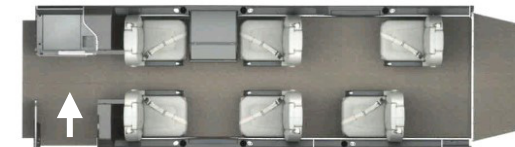

PERFORMANCE

Cruise Speed	285 kts
Max Cruise Altitude	29.000 ft
Max Range	1845 NM
Max Range (Hours)	5 h

Passengers: 6