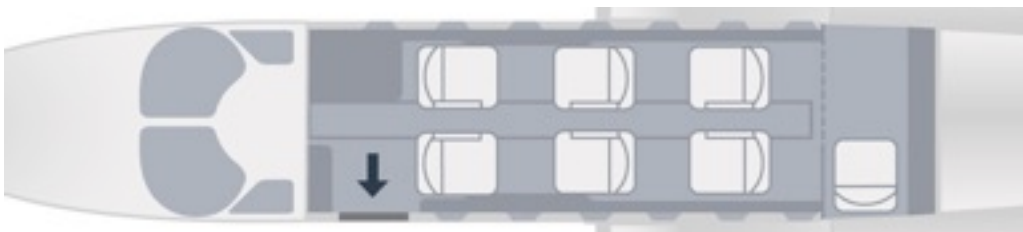

#### Featuring:

- Full Refreshment Centre
- Aft lavatory with curtain
- Airshow monitor
- Telephone (SATCOM)
- 220v power outlet
- Large aft baggage comp.

Seats are available for six passengers, which can track into the aisle and away from the sidewalls for greater comfort. Folding side tables are available in the club seat area and can be stored in the side walls.

#### Seating configuration:

Cockpit: 2  
Cabin: 6  
Belted Lavatory: Yes

Smoking allowed: No  
Pets allowed: Yes  
Owner approval: No

## View of the cockpit:

Year of Manufacture:	2009	Cabin height:	1.42m
Interior refurbishment:	2016	Cabin with:	1.45m
Exterior refurbishment:	-	Cabin length:	4.29m

The aircraft has excellent performance, and thanks to the design of the wings, it is able to land on shorter runways than most business jets in its class. Perfect for European destinations, but also suitable for longer travels

## Performance:

Max range:	1.500nm (2.780km)
Max cruise speed:	745km/h
Max altitude:	13.216m
Takeoff distance:	3.900ft (1.200m)