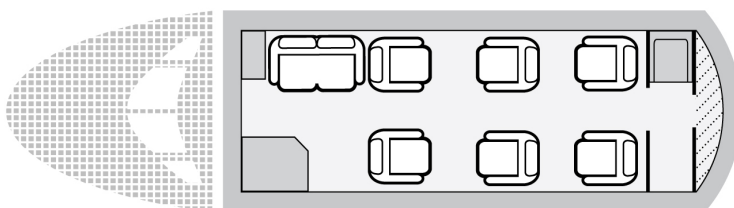

www.priesterav.com | +1 888 323 7887