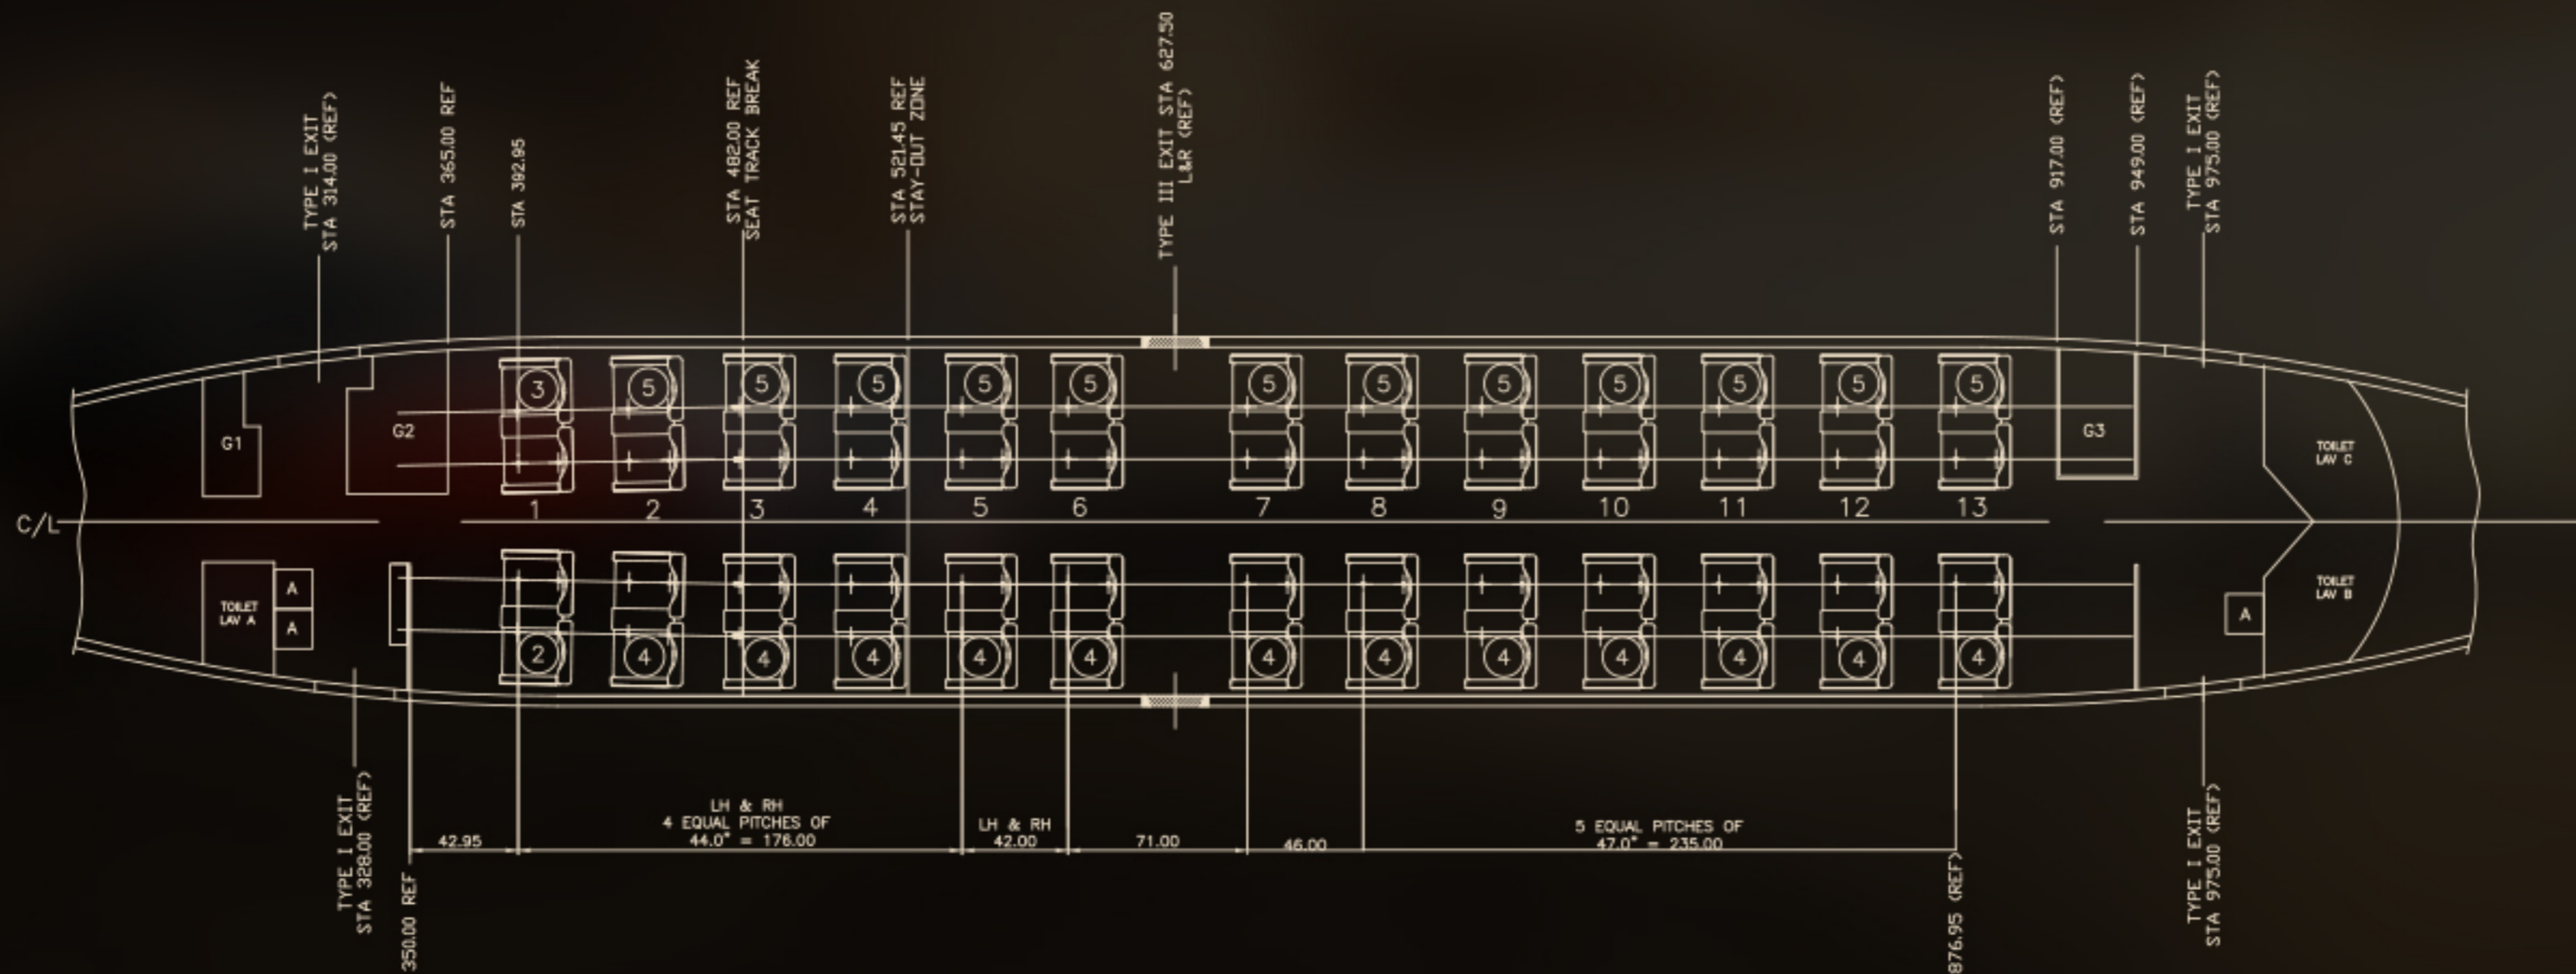

Boeing 737-522 VIP JET

Available from FEB 2019

Bespoke comfort

Comfortable
52 passenger cabin

Business class
reclining seats

Extended leg space
(47 inch pitch)

Range:
4.400 km (2400 nmi)

Up to **5 flight attendants**

3 lavatories

Customized hot meals
and drinks

Cargo capacity
23.3 m³ (822 ft³)

Spacious and luxurious interior

52 VIP seats with 47" pitch, legrests

Comfortable 52 passenger cabin

Business class reclining seats

Extended leg space (47 inch pitch)

Up to 5 flight attendants

3 lavatories

Customized hot meals and drinks

Cargo capacity 23.3 m³ (822 ft³)

Aircraft specifications

	Interior	2019Q1
	Number of Seats	52 VIP
	Range	4.400km
	Length	31.1m (101ft)
	Wingspan	28.9m (94ft)
	Height	11.1m (36ft)
	MTOW	60.550 kg (133.210lbs)
	OEW	31.300 kg (68.860lbs)
	Cruise Speed	421kts (780 km/h)
	Service Ceiling	11.2776m (37.000ft)