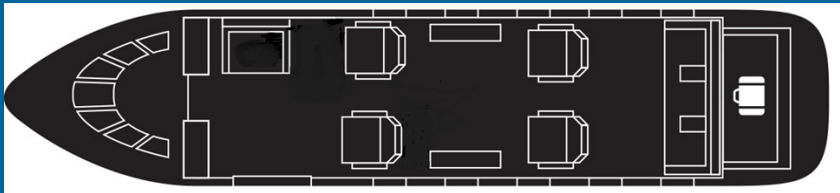

Falcon 10

Dassault Falcon 10 Jet CFZOP

AIRCRAFT SPECIFICATIONS

PASSENGER SEATS: 7-8

SATELLITE TELEPHONE

NON STOP RANGE: 3,330 km at 840 km/hour

MAXIMUM CRUISING ALTITUDE: 45,000 feet

Falcon 10

Dassault Falcon 10 Jet CGSXJ

AIRCRAFT SPECIFICATIONS

PASSENGER SEATS: 6-8
NON STOP RANGE: 3,330 km at 840 km/hour
MAXIMUM CRUISING ALTITUDE: 45,000 feet

Falcon 10

Dassault Falcon 10 Jet CFFEY

AIRCRAFT SPECIFICATIONS

PASSENGER SEATS: 7-8

NON STOP RANGE: 3,330 km at 840 km/hour

MAXIMUM CRUISING ALTITUDE: 45,000 feet