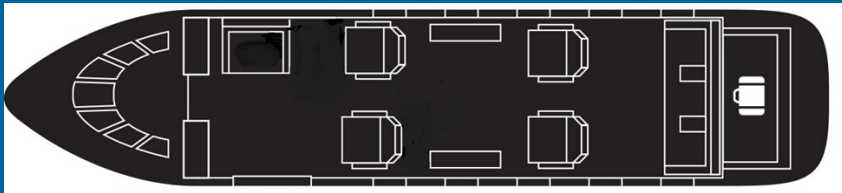

Falcon 10

Dassault Falcon 10 Jet CFZOP

AIRCRAFT SPECIFICATIONS

PASSENGER SEATS: 7-8

SATELLITE TELEPHONE

NON STOP RANGE: 3,330 km at 840 km/hour

MAXIMUM CRUISING ALTITUDE: 45,000 feet

Falcon 10

Dassault Falcon 10 Jet CGSXJ

AIRCRAFT SPECIFICATIONS

PASSENGER SEATS: 6-8
NON STOP RANGE: 3,330 km at 840 km/hour
MAXIMUM CRUISING ALTITUDE: 45,000 feet

Falcon 10

Dassault Falcon 10 Jet CFFEY

AIRCRAFT SPECIFICATIONS