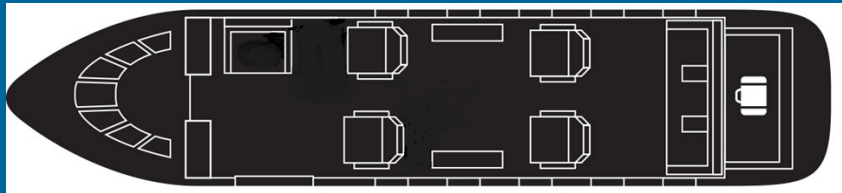

Falcon 10

Dassault Falcon 10 Jet CFZOP

AIRCRAFT SPECIFICATIONS

PASSENGER SEATS: 7-8

SATELLITE TELEPHONE

NON STOP RANGE: 3,330 km at 840 km/hour

MAXIMUM CRUISING ALTITUDE: 45,000 feet

Falcon 10

Dassault Falcon 10 Jet CGSXJ

AIRCRAFT SPECIFICATIONS

PASSENGER SEATS: 6-8
NON STOP RANGE: 3,330 km at 840 km/hour
MAXIMUM CRUISING ALTITUDE: 45,000 feet

Falcon 10

Dassault Falcon 10 Jet CFFEY

AIRCRAFT SPECIFICATIONS

PASSENGER SEATS: 7-8

NON STOP RANGE: 3,330 km at 840 km/hour

MAXIMUM CRUISING ALTITUDE: 45,000 feet