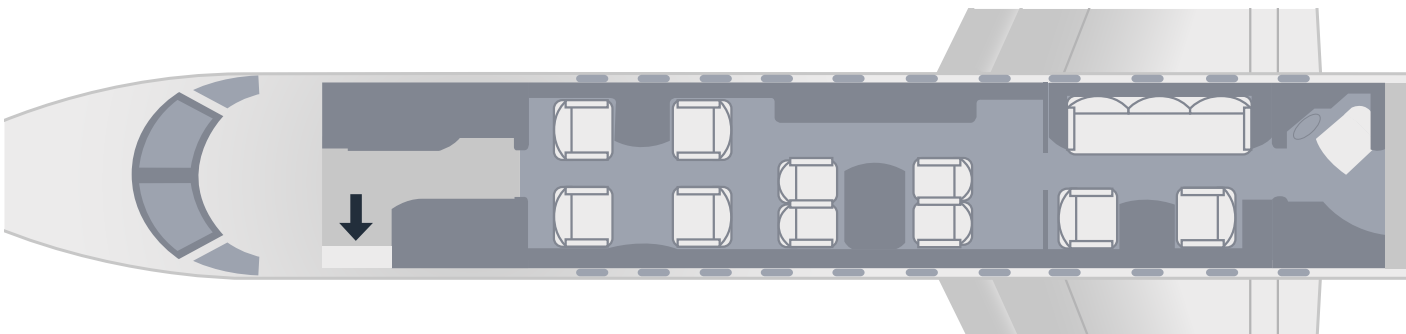

LEGACY 650E

D-ASAP

The Legacy 650E delivers superior cabin volume with three truly separate cabin zones. The outstanding cabin comfort is underlined by multiple interior configurations, seats with full berthing capability, a fully equipped galley and low cabin noise.

CRUISE

- Range: 3,800 nm | 7,000 km
- Maximum cruise speed: 460 kt | 850 km/h
- Certified ceiling: 41,000 ft | 12,500 m

CABIN

- Passenger capacity: 13
- Daytime arrangement: 6 single seats, conference group with 4 single seats, 1 divan with 3 seats
- Nighttime arrangement: 6 berth
- Cabin length: 42.49 ft | 12.95 m
- Cabin height: 6.00 ft | 1.83 m
- Cabin width: 6.89 ft | 2.10 m
- Baggage capacity: 240 ft³ | 6.8 m³

LEGACY 650E

D-ARMY

The Legacy 650E delivers superior cabin volume with three truly separate cabin zones. The outstanding cabin comfort is underlined by multiple interior configurations, seats with full berthing capability, a fully equipped galley and low cabin noise.

LEGACY 650E

D-AJET

The Legacy 650E delivers superior cabin volume with three truly separate cabin zones. The outstanding cabin comfort is underlined by multiple interior configurations, seats with full berthing capability, a fully equipped galley and low cabin noise.