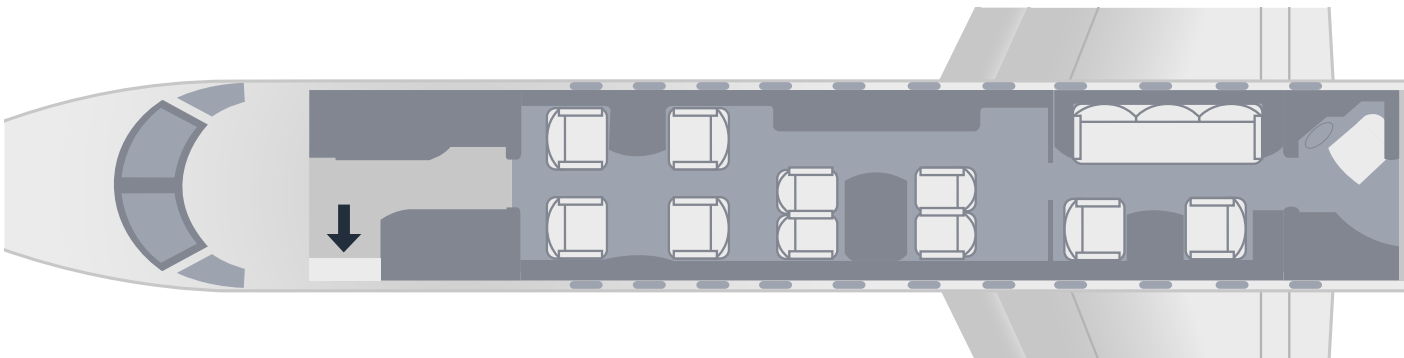

CRUISE

- Range: 3,800 nm | 7,000 km
- Maximum cruise speed: 460 kt | 850 km/h
- Certified ceiling: 41,000 ft | 12,500 m

CABIN

- Passenger capacity: 13
- Daytime arrangement: 6 single seats, conference group with 4 single seats, 1 divan with 3 seats
- Nighttime arrangement: 6 berth
- Cabin length: 42.49 ft | 12.95 m
- Cabin height: 6.00 ft | 1.83 m
- Cabin width: 6.89 ft | 2.10 m
- Baggage capacity: 240 ft³ | 6.8 m³

LEGACY 650E

D-ARMY

The Legacy 650E delivers superior cabin volume with three truly separate cabin zones. The outstanding cabin comfort is underlined by multiple interior configurations, seats with full berthing capability, a fully equipped galley and low cabin noise.

CABIN EQUIPMENT

- SAT phones/Blue-ray Player
- 2x LCD monitors/premium sound system
- WiFi on board
- iPhone & PC Interface
- Microwave & convection oven/fridge
- Full refreshment center
- Fully enclosed aft & forward lavatories