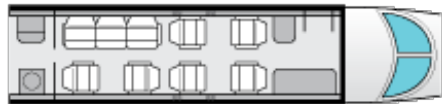

The Gulfstream G200 is an impressive Super Mid-Size Jet. This aircraft offers superior range and comfort with Transcontinental performance capability. With a 6'3" cabin height, the G200 provides the most headroom in its class. Our complimentary Wi-Fi, executive tables, and power outlets offer a productive atmosphere for the most business savvy traveler. A fully berthable divan and whisper quiet cabin allow guests to rest and arrive at their destination refreshed.

JETASG.COM

973.864.6200

CHARTER@JETASG.COM

401 INDUSTRIAL AVE.
TETERBORO NJ, 07608

Additional Specs

YEAR OF MANUFACTURE 2004	WIDTH 7.2 feet
REFURBISHED 2016	BAGGAGE CAPACITY 25 cubic feet
CREW 2	CRUISING ALTITUDE 43000 feet
HEIGHT 6.5 feet	AMENITIES Enclosed aft lavatory Satellite radio Refreshment center Wifi Airshow Berthable Divan
LENGTH 25 feet