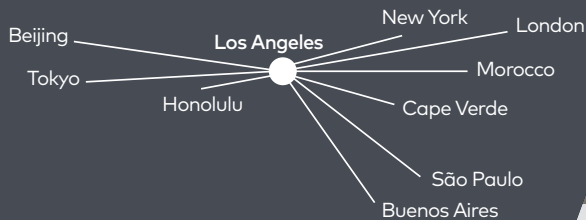

GLOBAL 6000

Specifications

Seating	13
Sleeps	6
Range	6,000 NM
Cabin Length	48' 4"
Cabin Height	6' 3"
Cabin Width	8' 2"

Communications

WiFi domestic U.S. & international
 Phone domestic U.S. & international