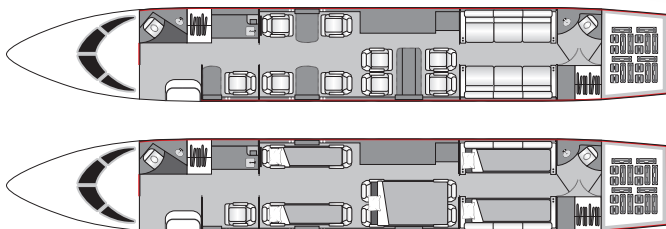

GLOBAL 6000

Specifications

Seating	13
Sleeps	6
Range	6,000 NM
Cabin Length	48' 4"
Cabin Height	6' 3"
Cabin Width	8' 2"

Communications

WiFi domestic U.S. & international
 Phone domestic U.S. & international

Entertainment

Airshow moving map
 Blu-ray/DVD player
 Auxiliary connection
 iPod audio & video cabin control
 2 TV monitors
 Power outlets

Galley

Oven & microwave
 Refrigerator/Chiller
 Nespresso

Lavatory