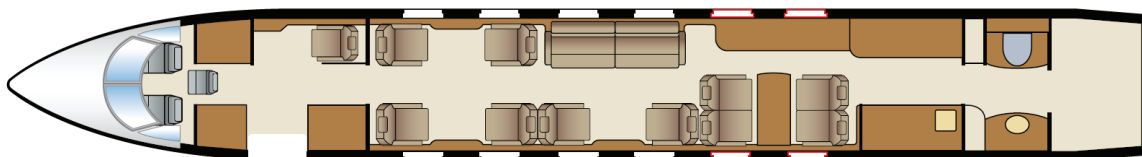

Gulfstream G500

N269WR

STA  JETS

MAX RANGE
12,501 km
6,750 NM

WI-FI
domestic
+ global
on request

**SEATING
CAPACITY**
14

**SLEEPING
CAPACITY**
6

HOME BASE
USA
OPF

DIMENSIONS
Cabin Length
50 ft
Cabin Height
6 ft 2 in
Cabin Width
7 ft 3 in

MANUFACTURED
2002

REFURB DATE
2018

Phone: (949) 756-1111

Email: charter@stajets.com

Web: www.stajets.com

Gulfstream G500

N269WR