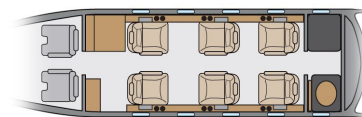

DELTA
PRIVATE JETS