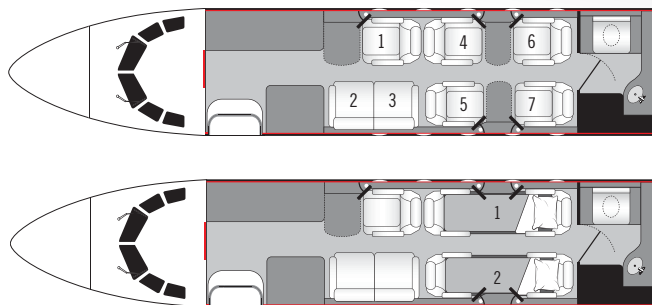

GULFSTREAM G150

Specifications

Seating	7
Sleeps	2
Range	2,760 NM
Cabin Length	17' 8"
Cabin Height	5' 8"
Cabin Width	5' 8"

Communications

Phone domestic U.S. & international

Entertainment

Airshow moving map

6 TV monitors