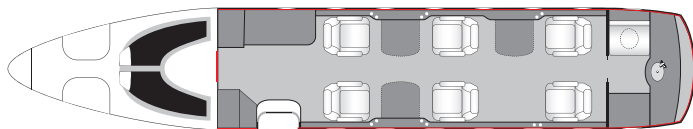

LEARJET 70

Specifications

Seating	6
Range	2,060 NM
Cabin Length	17' 8"
Cabin Height	4' 11"
Cabin Width	5' 1"

Cabin

- 6 executive club seats
- Stowable tables
- Longest seated length in category
- Cockpit closeout privacy curtain
- Passenger wardrobe

Entertainment

- Airshow moving map
- HD forward bulkhead monitor
- 5 ergonomic touch screens featuring plug and play HDMI/USB ports
- Full cabin environment control
- Power outlets

Galley

- Refreshment center
- Ice drawer
- Drip brew coffee