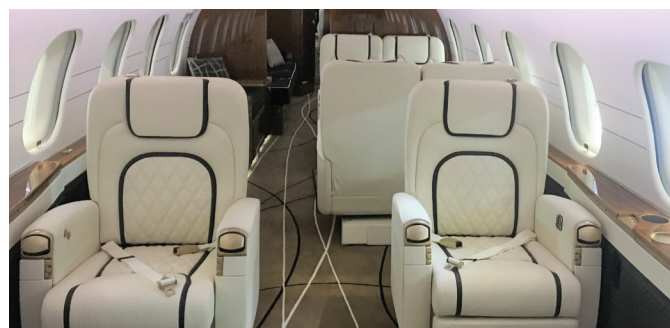

GLOBAL 5000

A leader in the ultra-long range class, the Bombardier Global 5000 business jet is the choice for long range business travel. Offering unparalleled comfort and privacy, travellers can rest on a convertible bed in one section of the aircraft, while others can conduct a meeting in another. Travelling on the Global 5000 makes international travel effortless and efficient with nonstop capabilities to most global destinations. An onboard attendant is standard on all Global 5000 flights to ensure your comfort and safety.

AIRCRAFT FEATURES:

- Full galley kitchen
- Divan to full bed configuration
- Front and aft lavatory
- Entertainment system
- WI-FI and Air Show™

SPECIFICATIONS:

Type: Ultra-long Range Jet **Seating:** 13 passengers
Manufacturer: Bombardier **Max Range:** 5,984 statute miles
Cabin Height: 6.2 feet **Max Cruise Speed:** 590 mph