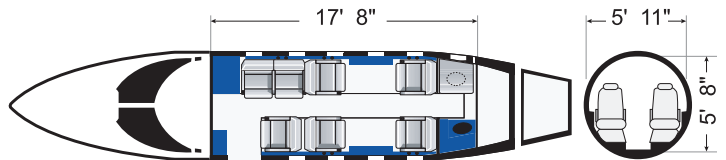

Dreamline Aviation, LLC
16461 Sherman Way, Suite 210
Van Nuys, CA 91406

(877) 457-5241
www.dreamlineaviation.com