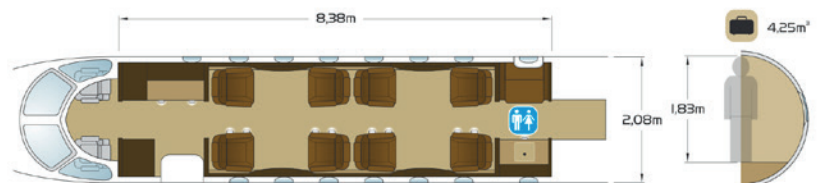

Embraer **Legacy 500**

Number of seats | **8 (+1)**
Max Speed | **860 km/h – 460 kt**
Max Range | **5780 km – 3125 nm**
Year built | **2018**
Number in the fleet | **1**

Cabin Dimensions (HxWxL) | **182 x 208 x 838 cm**
Luggage Volume | **4,25 m³**
Lavatory | **Yes**
Special equipment | **Large forward galley with sink, storage, infotainment system with smartphone/tablet /laptop connectivity & blu-ray player, stand-up cabin, berthable seats (4), coffee machine, microwave, WiFi, Iridium sat phone**