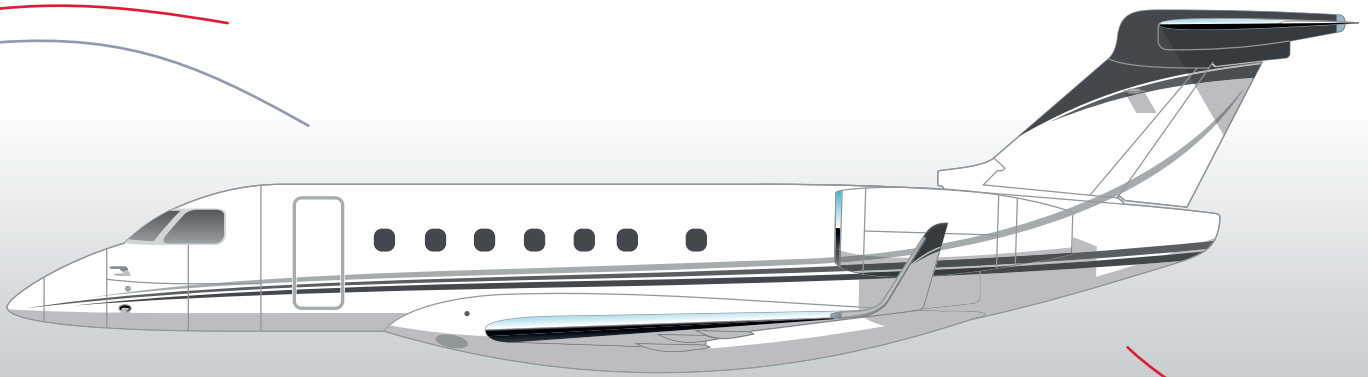

Embraer **Legacy 500**

Number of seats | **8 (+1)**
Max Speed | **860 km/h – 460 kt**
Max Range | **5780 km – 3125 nm**
Year built | **2018**
Number in the fleet | **1**

Cabin Dimensions (HxWxL) | **182 x 208 x 838 cm**
Luggage Volume | **4,25 m³**
Lavatory | **Yes**
Special equipment | **Large forward galley with sink, storage, infotainment system with smartphone/tablet /laptop connectivity & blu-ray player, stand-up cabin, berthable seats (4), coffee machine, microwave, WiFi, Iridium sat phone**