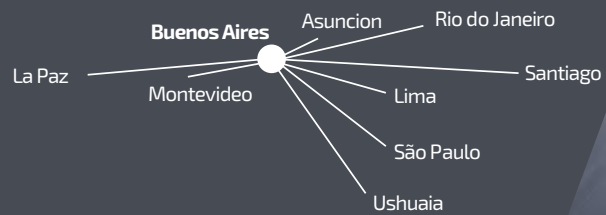

LEARJET 60 / LV-GCK

RANGE

Specifications

Seating	8
Sleeps	2
Range	2,500nm
Cabin Length	17' 7"
Cabin Height	5' 7"
Cabin Width	5' 11"

Communications

Internet & Telephone domestic U.S. & international

Entertainment

Airshow moving map

20 inch TV

Wifi Entertainment System

Ipads per seat

Power outlets

Galley

Oven & microwave

Nespresso & electric fridge

LEARJET 60

FLY SMART, FLYZAR