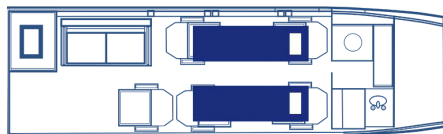

LEARJET 60 / LV-GCK

RANGE

Specifications

Seating	8
Sleeps	2
Range	2,500nm
Cabin Length	17' 7"
Cabin Height	5' 7"
Cabin Width	5' 11"

Communications

Internet & Telephone domestic U.S. & international

Entertainment

Airshow moving map

20 inch TV

Wifi Entertainment System

Ipads per seat

Power outlets

Galley

Oven & microwave

Nespresso & electric fridge