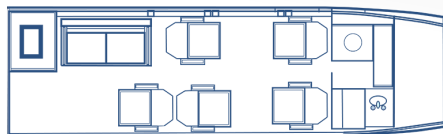

LEARJET 60 / LV-GCK

RANGE

Specifications

Seating	8
Sleeps	2
Range	2,500nm
Cabin Length	17' 7"
Cabin Height	5' 7"
Cabin Width	5' 11"

Communications

Internet & Telephone domestic U.S. & international

Entertainment

Airshow moving map

20 inch TV

Wifi Entertainment System

Ipads per seat

Power outlets

Galley

Oven & microwave

Nespresso & electric fridge