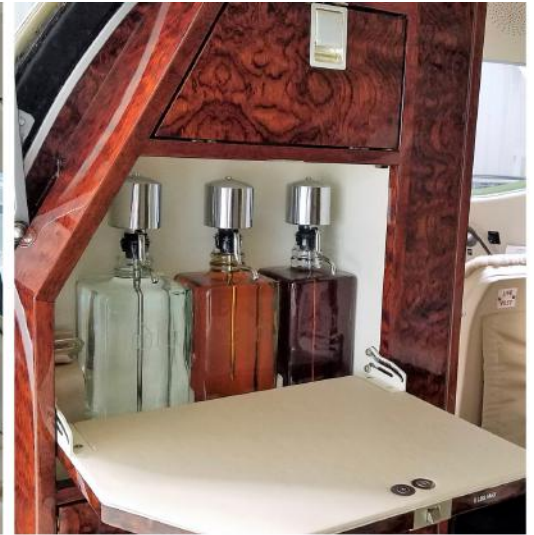

Interior

Cabin Height	4.4 ft
Cabin Length	9 ft
Cabin Width	5 ft
Cargo Capacity	40 cu. ft
Seats 5 Passengers	

Performance

Max Range:	1000 nm
Normal Cruise Speed:	505 mph
Hours Non-stop:	2.5

Amenities

Brand New Interior
Beverages/Coffee/ Bar
Lav