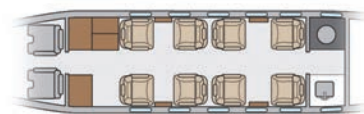

Technical Capabilities

Wifi	Yes
Power Outlets	Yes
Video Monitors	6
Airshow System	Yes
DVD Player	Yes