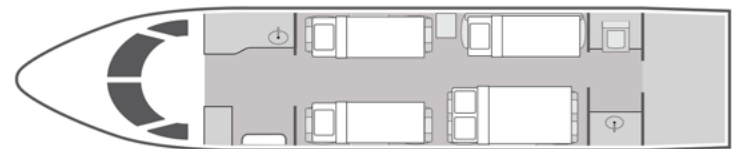

AIRCRAFT

PASSENGERS

WI-FI

 CHALLENGER 605	12	HIGH SPEED 4G DOMESTIC	
--	----	------------------------	---

FLOORPLAN

SLEEPING CONFIGURATION

- Cabin features 4 club seats and aft 4-place divan opposite 4 place conference group
- Complimentary high speed domestic 4G Wi-Fi
- Gogo Vision entertainment system
- Dual cabin monitors with DVD and Airshow
- Bluetooth audio system
- Forward galley with oven, chilled storage & coffee maker
- Wireless flight phone
- Aft lavatory
- Cabin accessible luggage compartment

Year	2010
Refurbishment	2022
Range	4,000 NM
Lavatories	1
Baggage	115 ft ³
Cabin H/L/W	6'1" x 28'4" x 8'2"