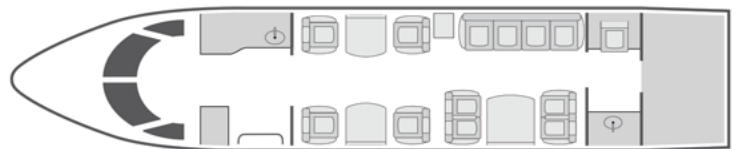

AIRCRAFT

PASSENGERS

WI-FI

 CHALLENGER 605	12	HIGH SPEED 4G DOMESTIC	
--	----	------------------------	---

FLOORPLAN

SLEEPING CONFIGURATION

- Cabin features 4 club seats and aft 4-place divan opposite 4 place conference group
- Complimentary high speed domestic 4G Wi-Fi
- Gogo Vision entertainment system
- Dual cabin monitors with DVD and Airshow
- Bluetooth audio system
- Forward galley with oven, chilled storage & coffee maker
- Wireless flight phone
- Aft lavatory
- Cabin accessible luggage compartment