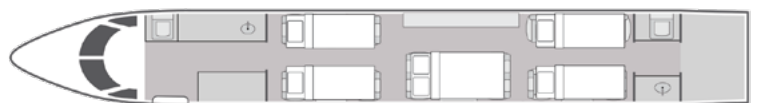

Year	2013
Interior Refurbishment	2023
Range	4,300 NM
Lavatories	2
Sleeps	6
Baggage	169 ft³
Cabin H/L/W	6'2" x 45'1" x 7'4"