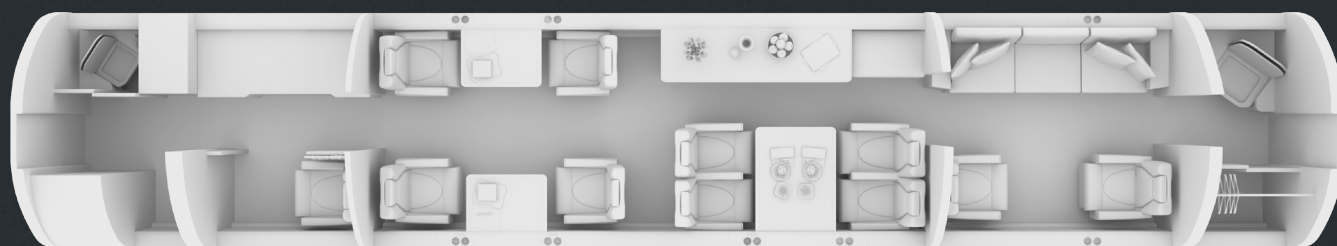

[Click here to view the aircraft's 3D virtual tour](#)

[Click here to view the aircraft's video](#)