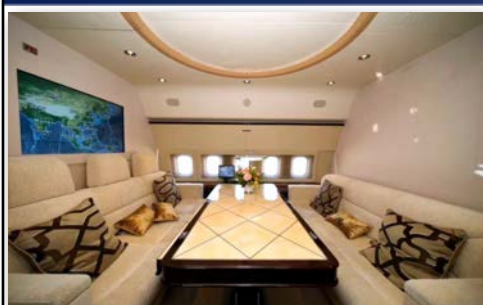

Polaris Aviation Solutions

Corporate Office
4591 Winder HWY
lowery Branch, GA 30542
P) 1.706.654.2685
F) 1.706.658.2357

Operations Office
1032 First St, Bldng 112
New Windsor, NY 12553
P) 1.845.245.4404
F) 1.845.245.4502