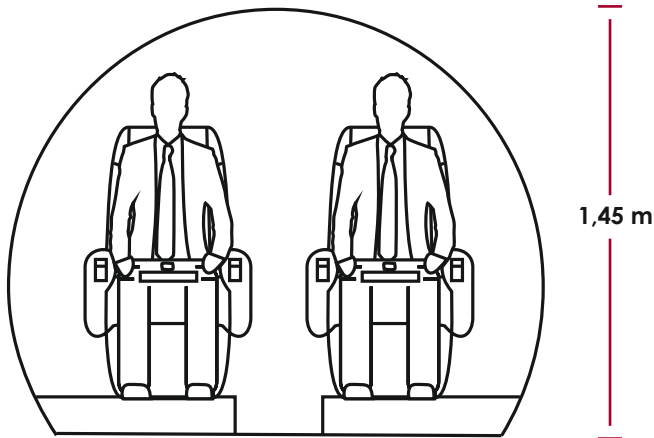

 **Windows** 12

 **Beds** reclining seats

 **Flight Attendant** no

 **Hot meal** no

 **Baggage** external

SPECIFICATIONS

Travel Range 4.018 nm / 2.170 km

Maximum Cruising Speed 518,84 mph / 835,00 kmh

Max Operating Altitude 45.000 ft / 13.716 m

Cabin Height 4,76 ft / 1,45 m

Cabin Width 4,80 ft / 1,46 m

Cabin Length 17,30 ft / 5,28 m

Exterior Length 53,35 ft / 16,26 m

Exterior Height 15,40 ft / 4,69 m

Wingspan 50,80 ft / 15,49 m