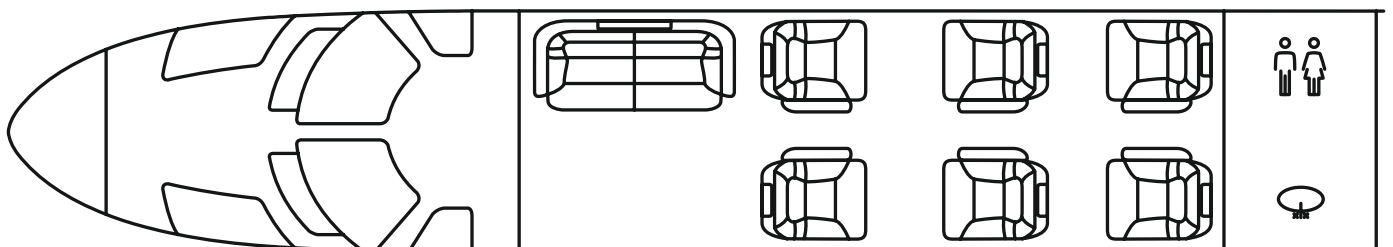

 **Windows** 12

 **Beds** reclining seats

 **Flight Attendant** no

 **Hot meal** no

 **Baggage** external

SPECIFICATIONS

Travel Range 4.018 nm / 2.170 km

Maximum Cruising Speed 518,84 mph / 835,00 kmh

Max Operating Altitude 45.000 ft / 13.716 m

Cabin Height 4,76 ft / 1,45 m

Cabin Width 4,80 ft / 1,46 m

Cabin Length 17,30 ft / 5,28 m

Exterior Length 53,35 ft / 16,26 m

Exterior Height 15,40 ft / 4,69 m

Wingspan 50,80 ft / 15,49 m