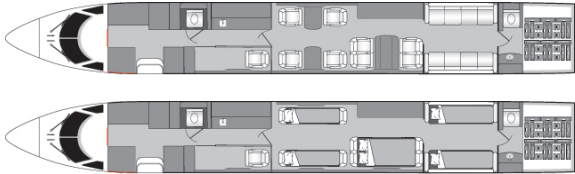

CABIN CONFIGURATION