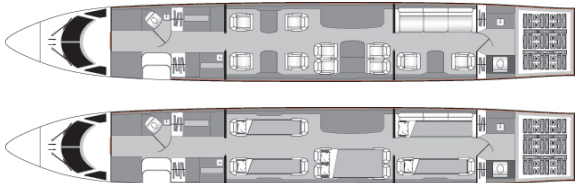

CABIN CONFIGURATION