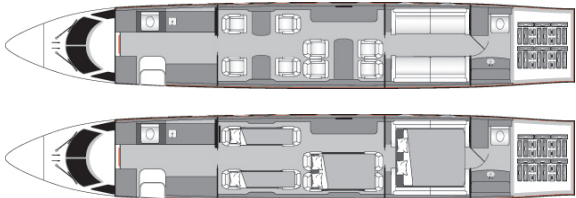

CABIN CONFIGURATION