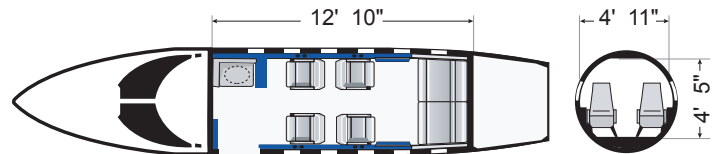

**SPECIFICATIONS**

**Passengers** ..... **6 - 7**

**Internal Dimensions**

Cabin Length ..... 12' 10"  
 Cabin Height ..... 4' 5"  
 Cabin Width ..... 4' 11"  
 Baggage Capacity ..... 51 cf

**Performance**

Speed ..... 515 mph  
 Range (5 pax, ISA, IFR Reserves) ..... 2,000 nm

**Features**

Wi-Fi (Text and Messaging)	Long-Range
Raisbeck Aft Locker	CD / DVD Entertainment
Airshow Moving Map	Non-Enclosed Lav

**Dreamline Aviation, LLC**  
 7155 Valjean Ave., 2nd Floor  
 Van Nuys, CA 91406