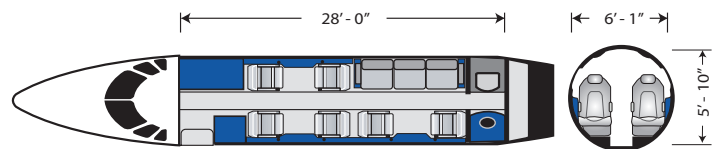

Features

Wi-Fi ..... DVD / Stereo System
Fully Enclosed Lav ..... Airshow
Hot Meal Service

Dreamline Aviation, LLC
7155 Valjean Ave., 2nd Floor
Van Nuys, CA 91406

(877) 457-5241
www.dreamlineaviation.com