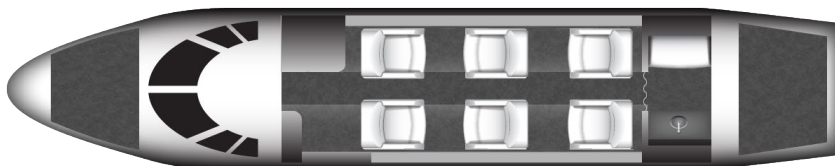

CONFIGURATION

CONTACT DETAILS:

800.889.5840

www.silverair.com

charter@silverair.com

Aircraft operated by FAA Part 135 Air Carrier,
Certificate #K95A353L