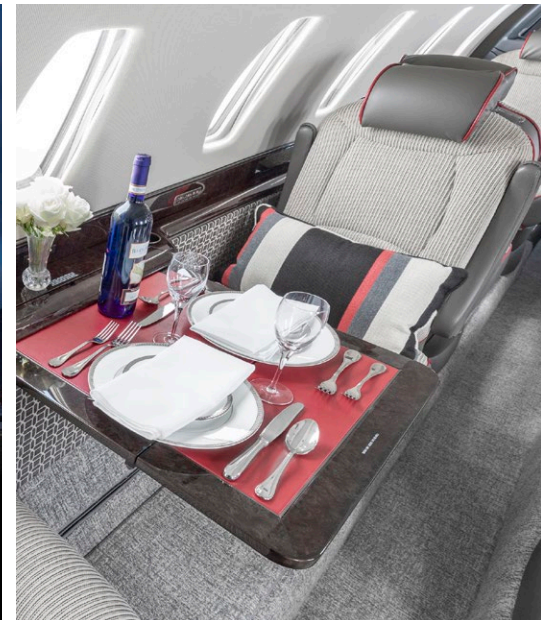

CITATION X

SILVER AIR
PRIVATE JETS

Silver Air's Citation X is the world's fastest business jet, perfect for trips to Hawaii or transcontinental. You'll get where you're going quickly in a well-appointed, roomy cabin designed for conducting business or relaxing en route. When time is of the essence, the Citation X is the jet for you.

SPECIFICATIONS

Aircraft Type	CE-750
Number of Passengers	9
Crew	2 Pilots
Max Range	3000 nm
Max Cruise Speed	700 mph
Service Ceiling	51,000 Feet
Cabin Length	29 Ft 5 In
Cabin Height	5 Ft 7 In
Cabin Width	5 Ft 5 In
Baggage Volume	72 Cu. Feet

AMENITIES

- Refreshment Center
- Hot Coffee Station
- 110 AC Outlets in Cabin
- Fully enclosed rear lav
- Warming oven
- Inflight talk-to-text ability

CONTACT DETAILS:

800.889.5840

www.silverair.com

charter@silverair.com