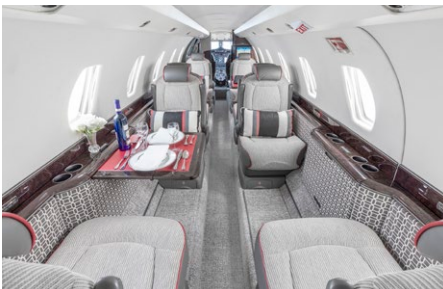

CITATION X

SILVER AIR
PRIVATE JETS

Silver Air's Citation X is the world's fastest business jet, perfect for trips to Hawaii or transcontinental. You'll get where you're going quickly in a well-appointed, roomy cabin designed for conducting business or relaxing en route. When time is of the essence, the Citation X is the jet for you.

SPECIFICATIONS

Aircraft Type	CE-750
Number of Passengers	9
Crew	2 Pilots
Max Range	3000 nm
Max Cruise Speed	700 mph
Service Ceiling	51,000 Feet
Cabin Length	29 Ft 5 In
Cabin Height	5 Ft 7 In
Cabin Width	5 Ft 5 In
Baggage Volume	72 Cu. Feet

AMENITIES

- Refreshment Center
- Hot Coffee Station
- 110 AC Outlets in Cabin
- Fully enclosed rear lav
- Warming oven
- Inflight talk-to-text ability

CONTACT DETAILS:

800.889.5840

www.silverair.com

charter@silverair.com