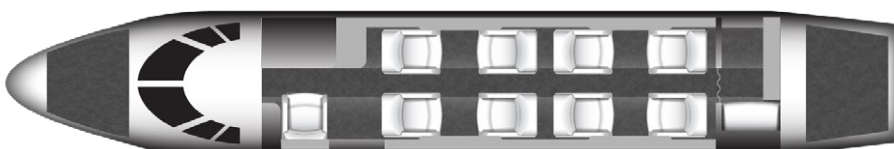

CONFIGURATION

Aircraft operated by FAA Part 135 Air Carrier,
Certificate #K95A353L