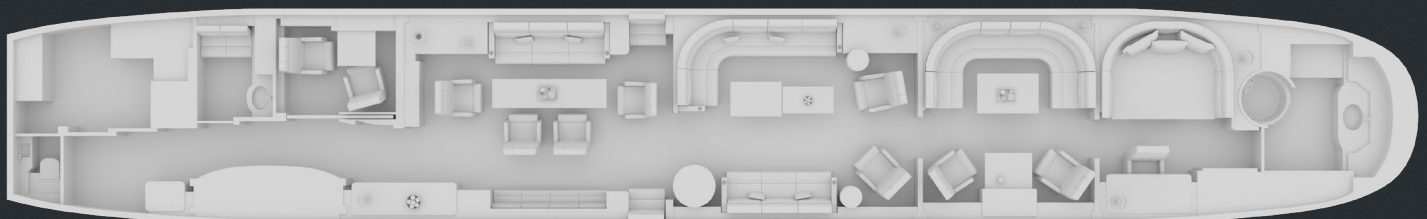

EQUIPMENT

Connectivity	3 satellite phones: crew rest, executive lounge, private lounge
Entertainment	DVD Player, Headset, Airshow
Galley	Convection Oven, Oven, Microwave Oven, Espresso Machine, Coffee Pot, Flatware, Kitchen Sink, Linens, Dishware, Glassware, Ice Bin
Other info	VIP Cabin

[Click here to view the aircraft's 3D virtual tour](#)

[Click here to view the aircraft's video](#)