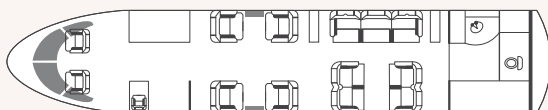

Day Configuration