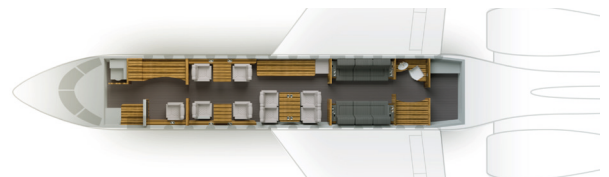

BOMBARDIER GLOBAL 6000 T7-SFG

With an excellent range, the Global 6000 aircraft was designed to help you get things done – from conducting a business meeting to getting a good night’s sleep. Work, rest or play - it’s easy with a Global 6000 business jet.

DAY CONFIGURATION

NIGHT CONFIGURATION

DESCRIPTION

Year of manufacture	2015
Passenger capacity	12
Night configuration (Nbr of single & Nbr of double bed)	4 single beds / 1 big double bed
Cabin attendant	YES
Warm catering	YES
Espresso Coffee Machine	YES
Lavatory	YES
Wi-Fi	YES
Airshow	YES
Screen	YES
CD /DVD player	YES

Satellite phone	YES
Smoking allowed	NO
Pets allowed	YES
Length	13,20 m
Width	2,19 m
Height	1,89 m
Luggage capacity	5,5 m³
Number of standard luggages (pcs)	13 standard sized + hand luggage
Luggage compartment accessible in flight	YES

PERFORMANCE

Cruise speed	0,85 Mach
Cruise speed	903 km/h
Max cruise altitude	51000 ft
Max range	6000 nm
Max range	11112 km
Max Flight Time	13:30 hrs