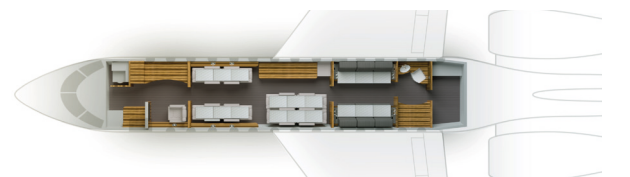

BOMBARDIER GLOBAL 6000 T7-SFG

With an excellent range, the Global 6000 aircraft was designed to help you get things done – from conducting a business meeting to getting a good night’s sleep. Work, rest or play - it’s easy with a Global 6000 business jet.

DAY CONFIGURATION

NIGHT CONFIGURATION

DESCRIPTION

Year of manufacture	2015
Passenger capacity	12
Night configuration (Nbr of single & Nbr of double bed)	4 single beds / 1 big double bed
Cabin attendant	YES
Warm catering	YES
Espresso Coffee Machine	YES
Lavatory	YES
Wi-Fi	YES
Airshow	YES
Screen	YES
CD /DVD player	YES

Satellite phone	YES
Smoking allowed	NO
Pets allowed	YES
Length	13,20 m
Width	2,19 m
Height	1,89 m
Luggage capacity	5,5 m³
Number of standard luggages (pcs)	13 standard sized + hand luggage
Luggage compartment accessible in flight	YES

PERFORMANCE

Cruise speed	0,85 Mach
Cruise speed	903 km/h
Max cruise altitude	51000 ft
Max range	6000 nm
Max range	11112 km
Max Flight Time	13:30 hrs