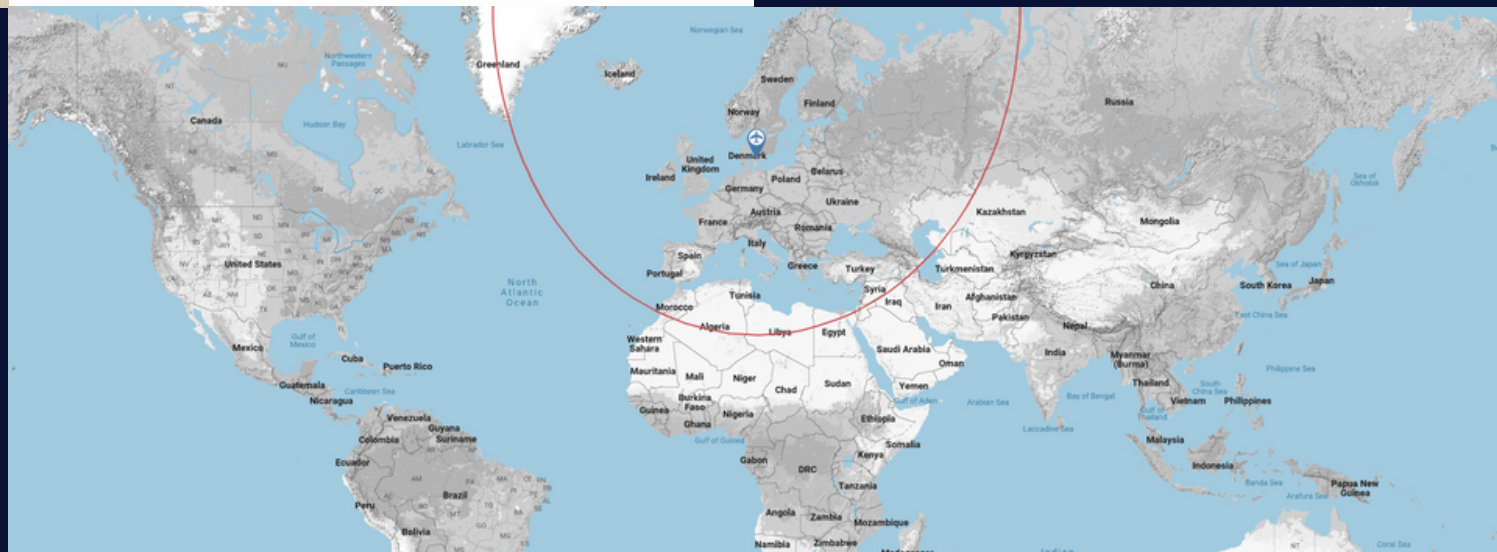

Type: Pilatus PC-12/47E

Class: SET

YOM: 2018

MTOW: 10,450 lbs / 4,740 kg

Max range: 1,600 nm / 2,963km

Max cruising speed: 265 kts

It is equipped with state-of-the-art avionics and safety features, including a digital pressurization system and a weather radar.