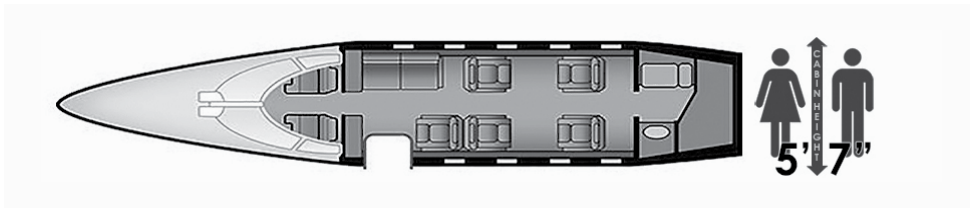

Amenities

- » Leather seats for 7
- » Complimentary high speed domestic wifi
- » Satellite Phone
- » Aft passenger lavatory
- » Airshow moving map
- » Microwave oven
- » AC outlets for charging electronics
- » Pets allowed onboard