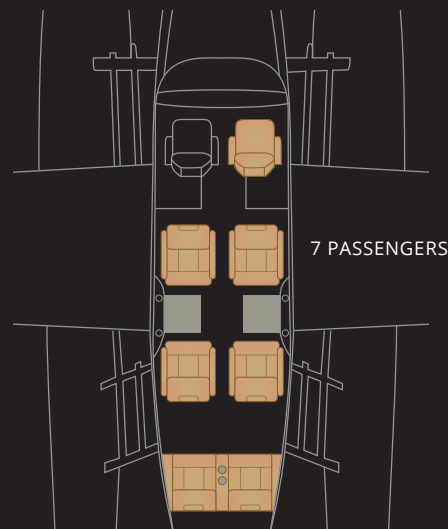

## CESSNA CARAVAN AMPHIBIAN

7-9 PASSENGERS\*

### AIRCRAFT OPERATING SPECIFICATIONS

- Passenger Capacity 7-9 \*weight limited
- Cruising Speed 180 MPH
- Max Range 1000 miles
- Range with 7 passengers 340 miles

CABIN LENGTH	CABIN WIDTH	CABIN HEIGHT	BAGGAGE CAPACITY
12.75 ft	5.3 ft	4.5 ft	54 cu ft