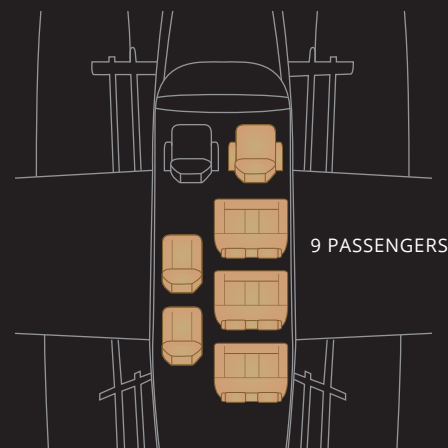

## CESSNA CARAVAN AMPHIBIAN

7-9 PASSENGERS\*

### AIRCRAFT OPERATING SPECIFICATIONS

- Passenger Capacity 7-9 \*weight limited
- Cruising Speed 180 MPH
- Max Range 1000 miles
- Range with 7 passengers 340 miles

CABIN LENGTH	CABIN WIDTH	CABIN HEIGHT	BAGGAGE CAPACITY
12.75 ft	5.3 ft	4.5 ft	54 cu ft